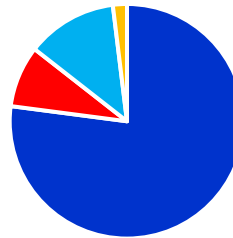

**Total Dispatches
47,479**

- Police (36,591)
- Fire (4032)
- EMS (5937)
- Other (919)

**EMS Dispatches
5937 Total**

Other Dispatches
(Animal Control, Road Departments, Utilities, etc.)

919 Total

**NOTE: More than one agency may be dispatched to a single event, each of which is counted that as part of their total.

**Outgoing calls
14,309**

**Total Calls Handled
90,339**